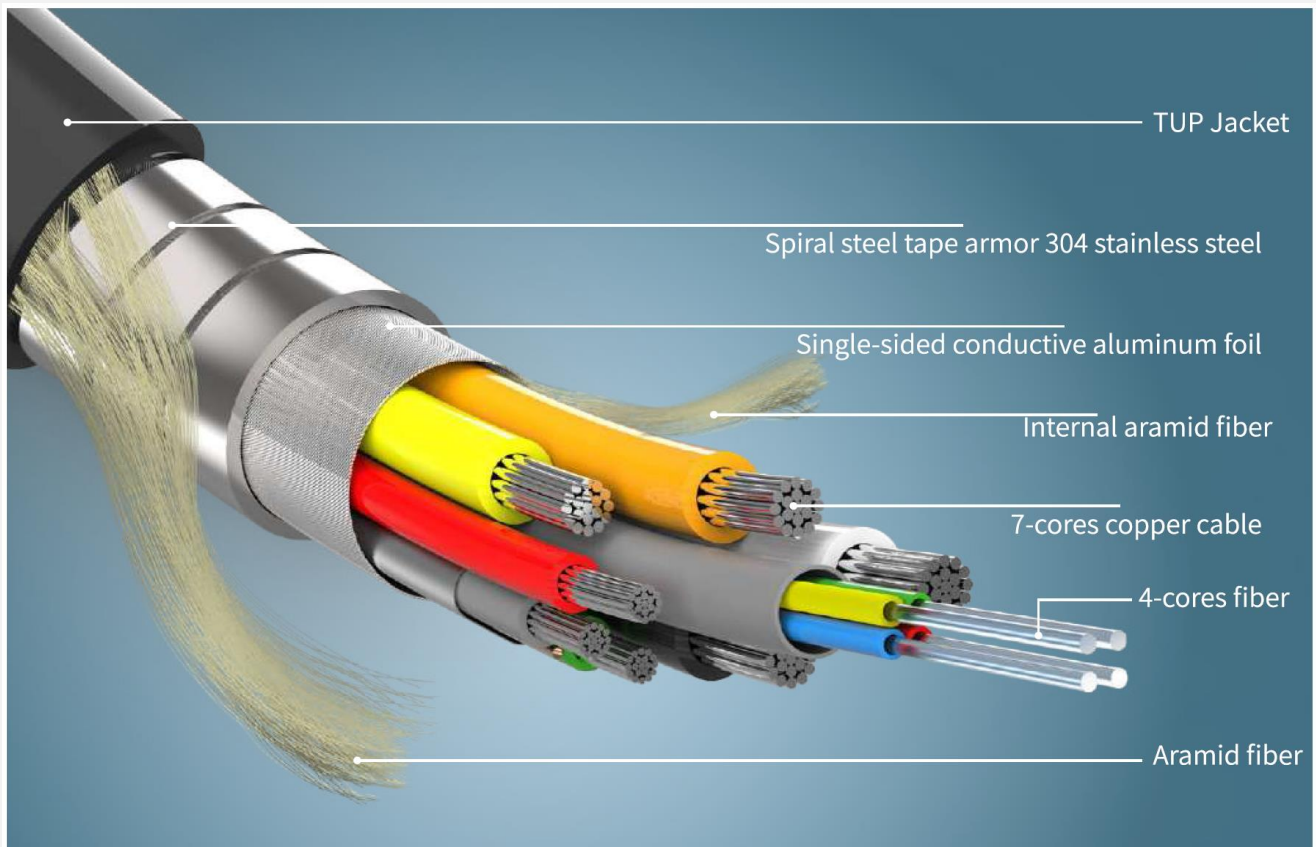

With our advanced optical engine embedded, the Type-C to HDMI AOC cable provides full HDMI2.0 signal integrity and it supports up to 100m maximum length, plug and play and no external power is required.

Optical cable inner view:

Order information:

AOC-CH-10M	10m 4K Type-C HDMI Active Optical Cable
AOC-CH-15M	15m 4K Type-C HDMI Active Optical Cable
AOC-CH-20M	20m 4K Type-C HDMI Active Optical Cable
AOC-CH-25M	25m 4K Type-C HDMI Active Optical Cable
AOC-CH-30M	30m 4K Type-C HDMI Active Optical Cable
AOC-CH-40M	40m 4K Type-C HDMI Active Optical Cable
AOC-CH-50M	50m 4K Type-C HDMI Active Optical Cable
AOC-CH-60M	60m 4K Type-C HDMI Active Optical Cable
AOC-CH-70M	70m 4K Type-C HDMI Active Optical Cable
AOC-CH-80M	80m 4K Type-C HDMI Active Optical Cable
AOC-CH-90M	90m 4K Type-C HDMI Active Optical Cable
AOC-CH-100M	100m 4K Type-C HDMI Active Optical Cable